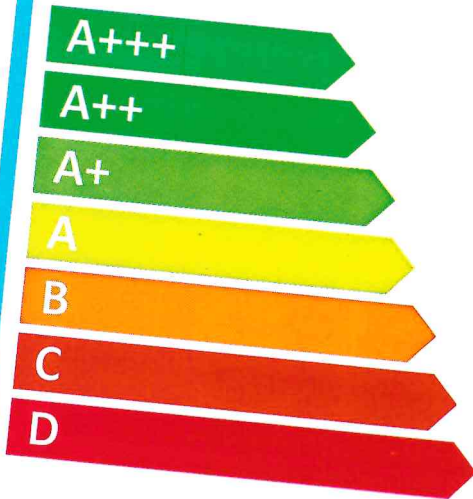

53
kWh/annum

ABCDEF G

ABCDEF G

ABCDEF G

64
dB

65/2014