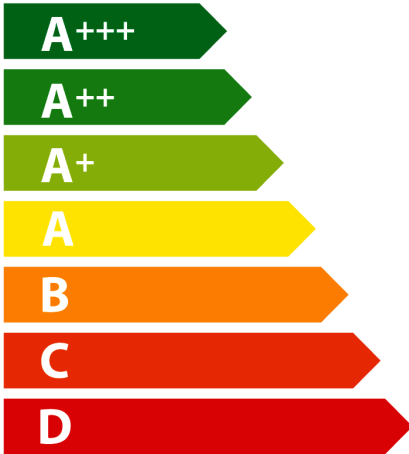

42
kWh/annum

ABCDEFG

ABCDEFG

ABCDEFG

67 dB