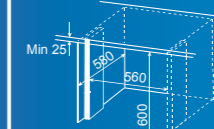

LINO

COMFORT AT A REACH

www.lino-bg.com

TRIO PRACTIQUE PACK 1

NEW

699,

PROMOTION

Valid to 31.10.2015

TRIO PRACTIQUE PACK 1

→ **FLEXA 300 LG A60**
*Built-in telescopic cooker hood

119,

→ **FVA 4EPB2 CS**
* Multi-functional oven

NEW

439,

→ **PVL TC2 V**
*Glass-ceramic hob

219,

YOU SAVE:
78 lv.

699,

~~777,~~

→ **FLEXA 300 LG A60**

*Built-in telescopic cooker hood

- Capacity – 300m³/h according to European standard EN 61591
- Electromechanical switch control
- Minimal noise level according – 49 dB(A)
- Pull-out telescopic panel
- Double pull-out filter
- Lighting – 2x28 W
- Metal-cassette filters
- Size – 60 cm/Gray + Stainless steel

→ **FVA 4EPB2 CS**

* Multi-functional oven

- Multi-functional oven / 4 functions
- Push buttons control
- Electronic programmer
- Full glass inner door
- Removable full inner glass for easy cleaning
- Easy to Clean Enamel
- Side racks
- 1 Grid/1 Tray
- Capacity – 61 L
- Size – 60 cm

→ **PVL TC2 V**

* Glass-ceramic hob

- Touch control
- Hi-light cooking zones – 2
- 9 Power levels
- "Switch-off" alarm cooking timer
- "Quick heating" function
- Child Lock safety system
- "Switch-off" safety function
- Size - 290x520 mm

TRIO PRACTIQUE PACK 2

→ **HBI LG A60**
*Built-in telescopic cooker hood

155,

→ **FVA 4EPB2 CS**
* Multi-functional oven

NEW

439,

→ **PVL TC4**
*Glass-ceramic hob

365,

YOU SAVE:
60 lv.

899,

~~959,~~

→ **HBI LG A60**

*Built-in telescopic cooker hood

- Capacity – 420m³/h according to European standard EN 61591
- Double turbine motor
- Electromechanical control SG sliders
- Minimal noise level according – 54dB(A)
- Pull-out telescopic panel
- Double pull-out filter
- Halogen lighting - 2 x 28W
- Metal-cassette filters
- Size – 60 cm

→ **FVA 4EPB2 CS**

* Multi-functional oven