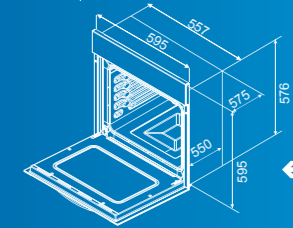

MAIN CHARACTERISTICS

- Energy efficiency class A
- Multi-functional oven / 4 functions
- Tangential cooling fan
- Mechanical "Switch-off" timer up to 100 min.
- Full glass inner door
- Removable full inner glass for easy cleaning
- Easy to Clean Enamel
- Molded muffle
- 1 тава
- 1 решетка
- Capacity – 58 l
- Size – 60 cm

← This installation drawing is also suitable for oven model FVA 4EPB2 CS