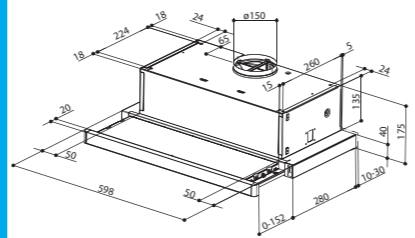

- Touch control
- Hi-light cooking zones – 2
- 9 Power levels
- "Switch-off" alarm cooking timer
- "Quick heating" function
- Child Lock safety system
- "Switch-off" safety function
- Size - 290x520 mm