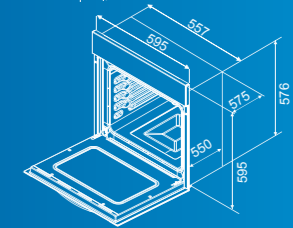

LINO

COMFORT AT A REACH

www.lino-bg.com

TRIO PRACTIQUE PACK 1

NEW

699,

PROMOTION

Valid to 31.10.2015

TRIO PRACTIQUE PACK 1

→ **FLEXA 300 LG A60**
*Built-in telescopic cooker hood

119,

→ **FVA 4EPB2 CS**
* Multi-functional oven

NEW

439,

→ **PVL TC2 V**
*Glass-ceramic hob

219,

YOU SAVE:
78 lv.

699,

~~777,~~

→ **FLEXA 300 LG A60**

*Built-in telescopic cooker hood

- Capacity – 300m³/h according to European standard EN 61591
- Electromechanical switch control
- Minimal noise level according – 49 dB(A)
- Pull-out telescopic panel
- Double pull-out filter
- Lighting – 2x28 W
- Metal-cassette filters
- Size – 60 cm/Gray + Stainless steel

→ **FVA 4EPB2 CS**

* Multi-functional oven

- Multi-functional oven / 4 functions
- Push buttons control
- Electronic programmer
- Full glass inner door
- Removable full inner glass for easy cleaning
- Easy to Clean Enamel
- Side racks
- 1 Grid/1 Tray
- Capacity – 61 L
- Size – 60 cm

→ **PVL TC2 V**

* Glass-ceramic hob

- Touch control
- Hi-light cooking zones – 2
- 9 Power levels
- "Switch-off" alarm cooking timer
- "Quick heating" function
- Child Lock safety system
- "Switch-off" safety function
- Size - 290x520 mm

TRIO PRACTIQUE PACK 2

→ **HBI LG A60**
*Built-in telescopic cooker hood

155,

→ **FVA 4EPB2 CS**
* Multi-functional oven

NEW

439,

→ **PVL TC4**
*Glass-ceramic hob

365,

YOU SAVE:
60 lv.

899,

~~959,~~

→ **HBI LG A60**

*Built-in telescopic cooker hood

- Capacity – 420m³/h according to European standard EN 61591
- Double turbine motor
- Electromechanical control SG sliders
- Minimal noise level according – 54dB(A)
- Pull-out telescopic panel
- Double pull-out filter
- Halogen lighting - 2 x 28W
- Metal-cassette filters
- Size – 60 cm

→ **FVA 4EPB2 CS**

* Multi-functional oven