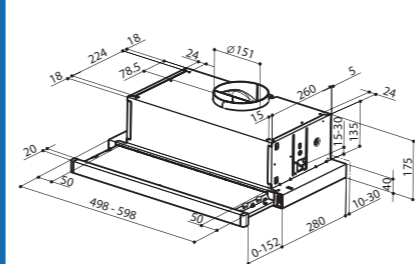

- Touch control
- Hi-light cooking zones – 4
- 9 Power levels
- "Quick heating" function
- Child Lock safety system
- "Switch-off" safety function
- Size - 590x520mm