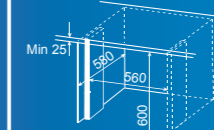

MAIN CHARACTERISTICS

- Energy efficiency class A
- Multi-functional oven / 4 functions
- Tangential cooling fan
- Mechanical "Switch-off" timer up to 100 min.
- Full glass inner door
- Removable full inner glass for easy cleaning
- Easy to Clean Enamel
- Molded muffle
- 1 тава
- 1 решетка
- Capacity – 58 l
- Size – 60 cm

← This installation drawing is also suitable for oven model FVA 4EPB2 CS